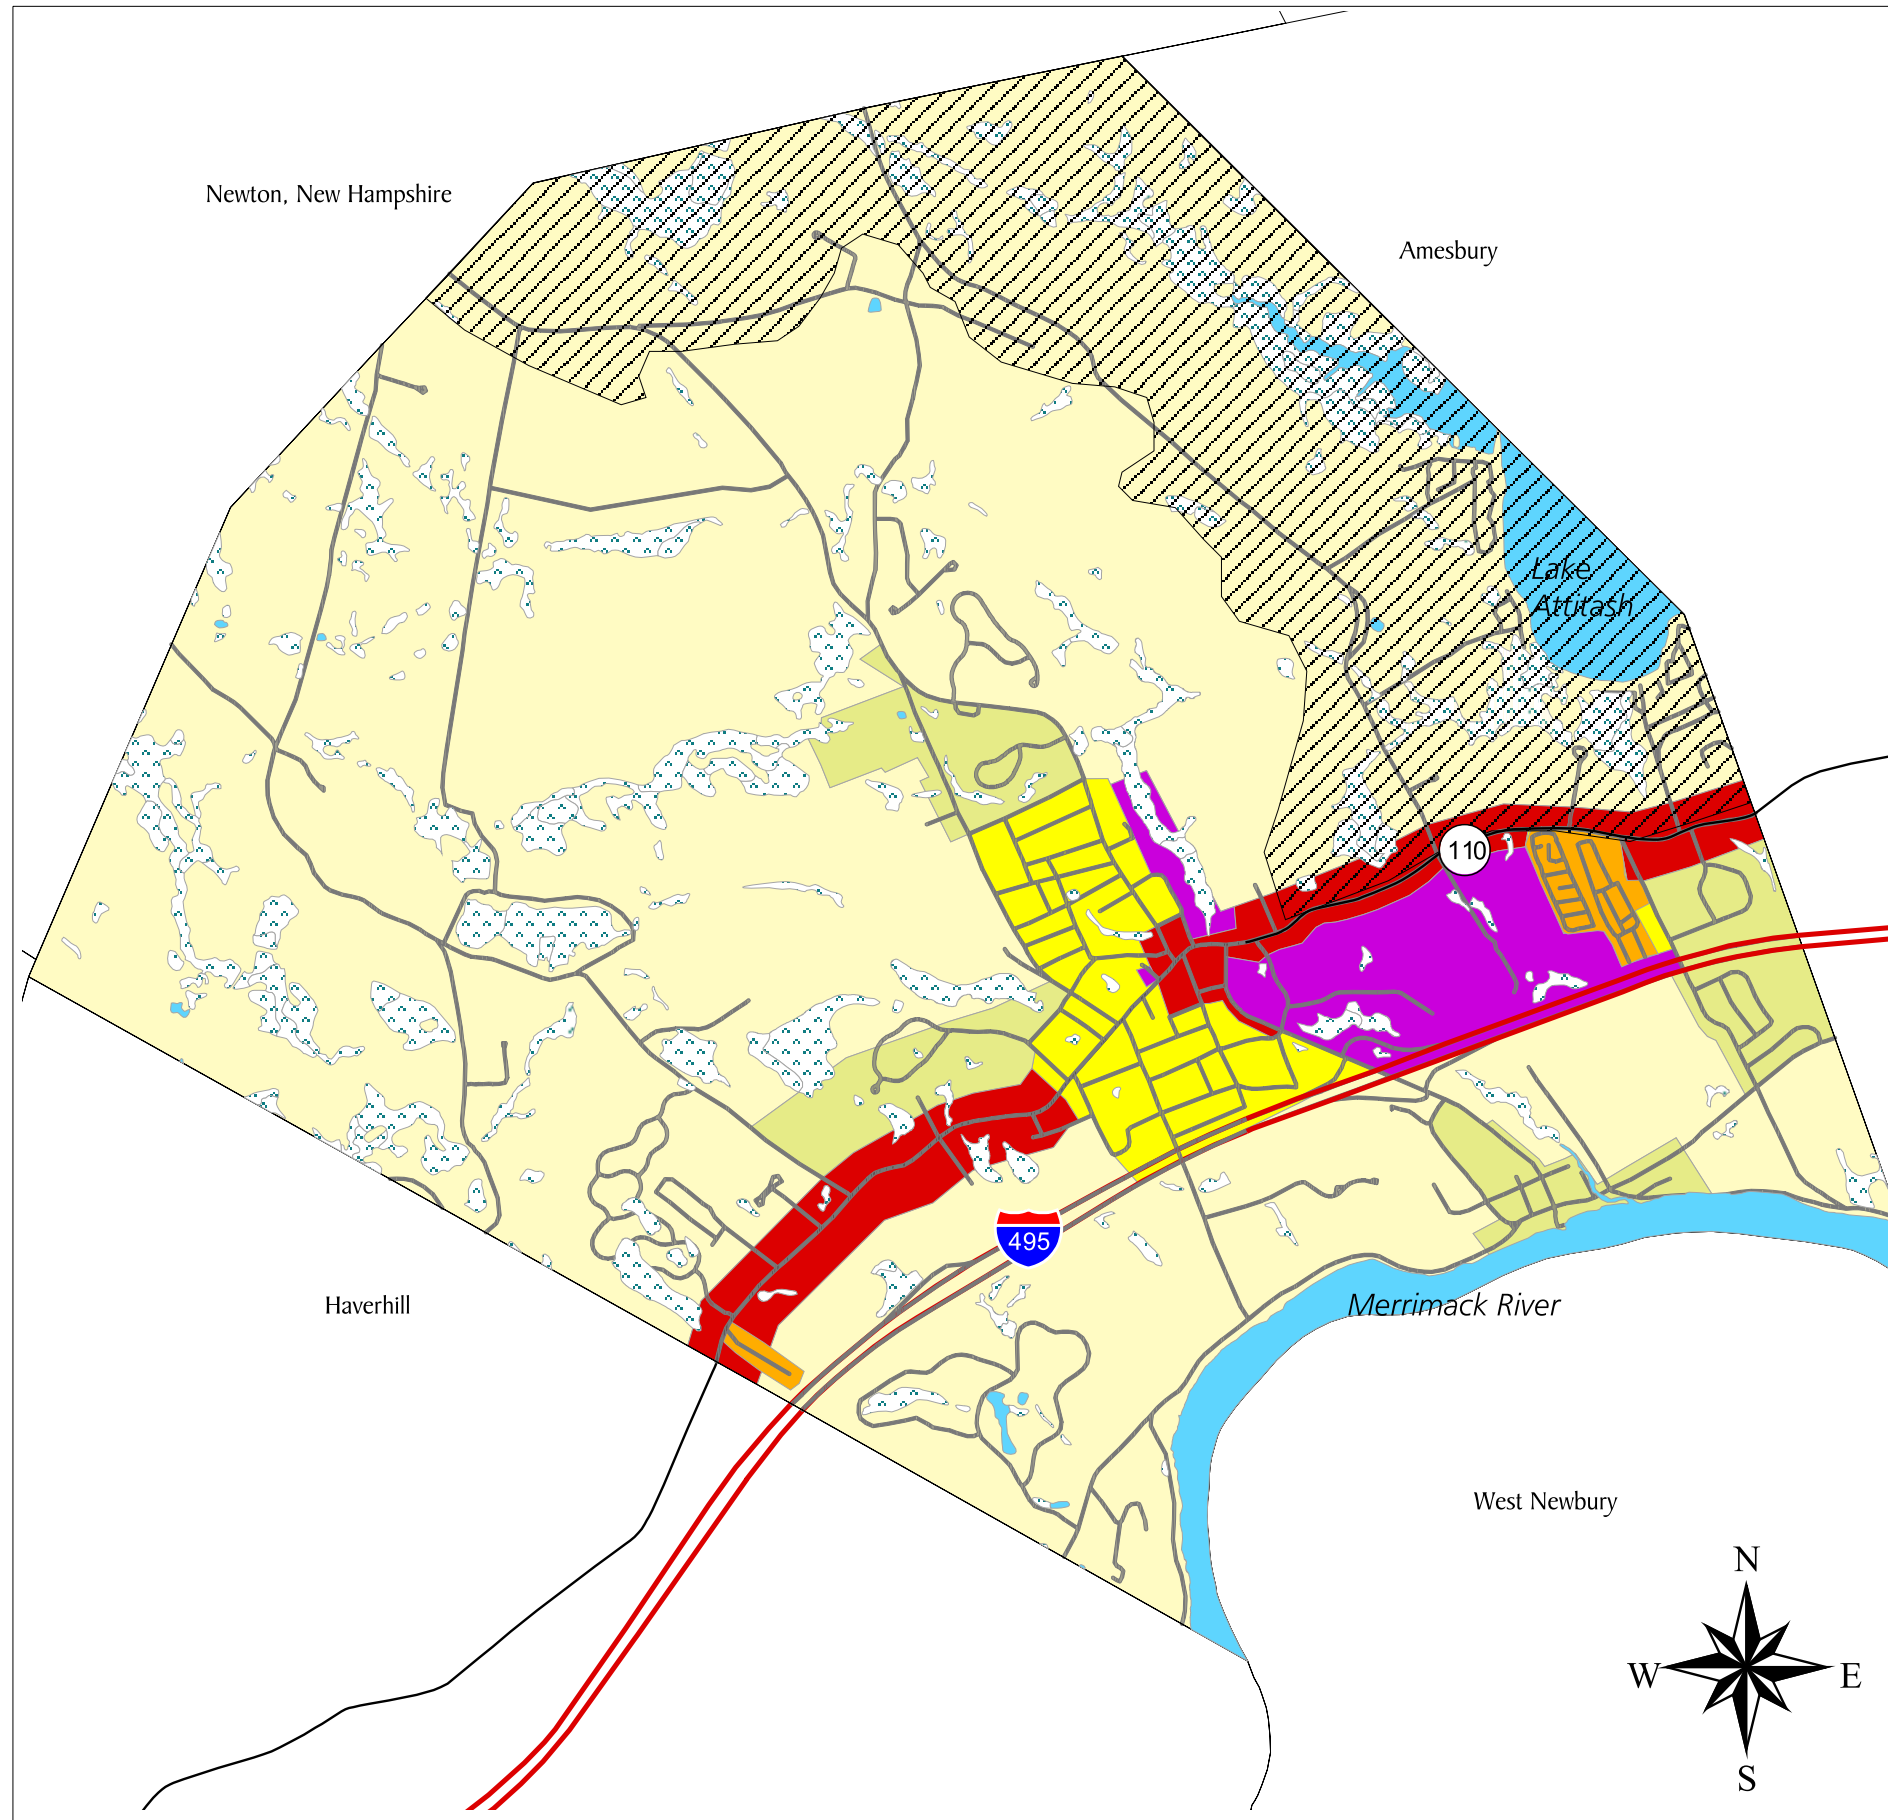

Merrimac Master Plan Zoning Map

Map 5

Legend

Zoning Districts

- Agricultural-Residential
- Commercial
- Industrial
- Residential
- Suburban-Residential
- Mobile Home Park District
- Water Supply Protection District

Streets

- Local Roads
- Rural Highway
- Interstate

Planning
Community Development
Project Management
Capacity Building

Community Opportunities Group, Inc.
Boston, Massachusetts

The information depicted here is for planning purposes only. It may not be adequate for legal boundary definition of regulatory interpretation. Data sources: MassGIS, Merrimack Valley Planning Commission, Merrimac Assessor's Office.